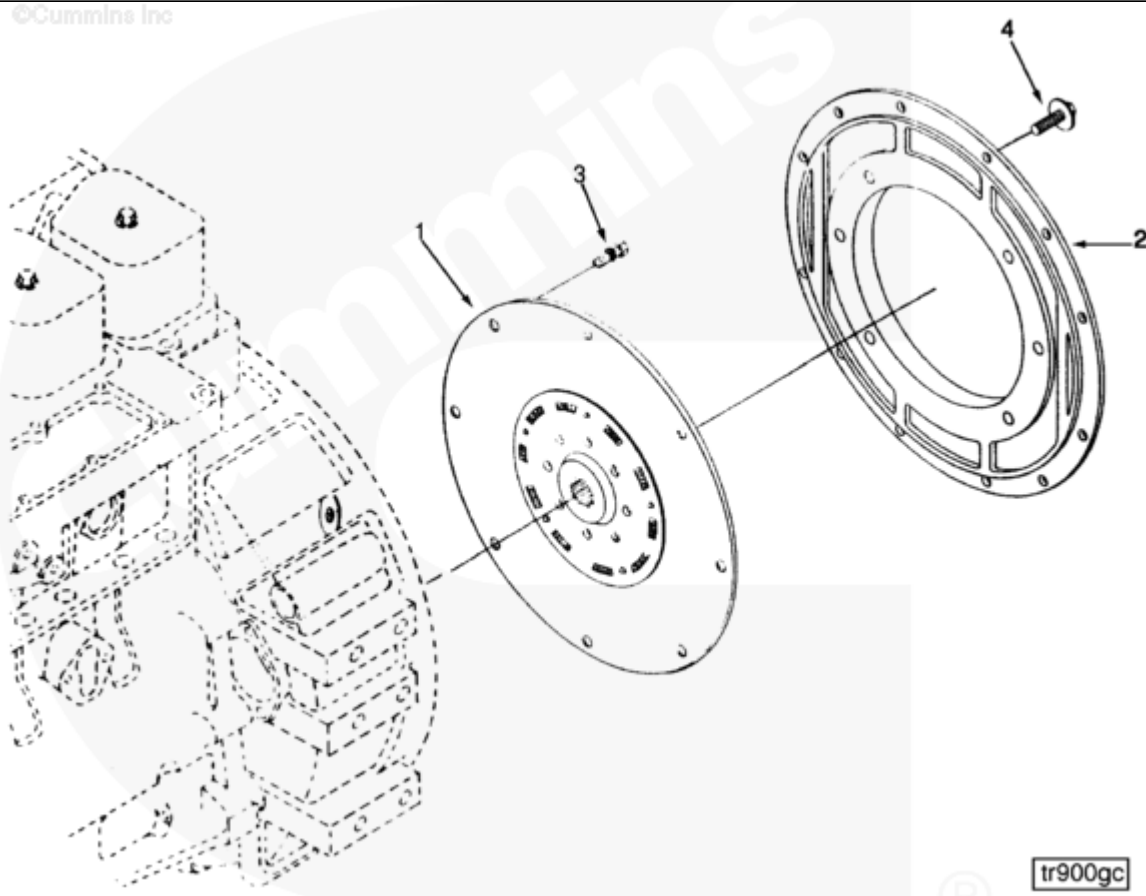

SMALL | MEDIUM | LARGE

Cart	Ref No	Part Number	Part Description	Required	Remarks

View My Cart

		<a href="#">TR9004</a>	Transmission		<a href="#">Transmission Type: Marine...(More)</a>
					Adapter
					Mounting Transmission
					Manufacturer: Borg Warner
					:71C
					:Borg Warner 72C
					:Hurth 360 Gears
					:Hurth 450 Gears
					:Hurth 630 Gears
<input type="checkbox"/>	1	<a href="#">555772</a>	Drive Marine Gear Plate	1	
<input type="checkbox"/>	2	<a href="#">3913451</a>	Marine Gear Adapter	1	
<input type="checkbox"/>	3	<a href="#">3012470</a>	Captive Washer Cap Screw	8	3/8 - 16 X 3/4 in.
<input type="checkbox"/>	4	<a href="#">3903112</a>	Hexagon Flange Head Cap Screw	12	M10 X 1.50 X 30.